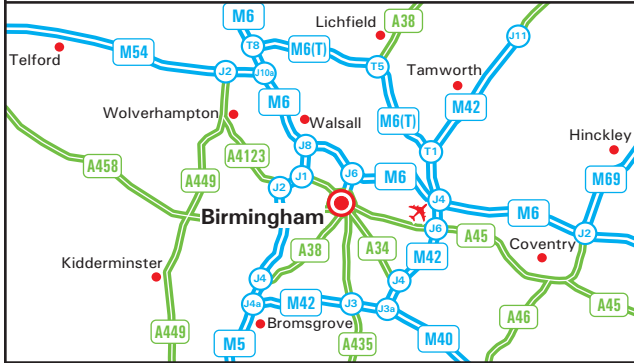

SHOOSMITHS

Shoosmiths LLP
2 Colmore Square
38 Colmore Circus Queensway, Birmingham B4 6BJ
Tel: 03700 864000 - Fax: 03700 864001
DX701863 Birmingham 6
Email: birmingham@shoosmiths.co.uk

From the M6

- Leave the M6 at Junction 6.
- Follow A38(M) Aston Expressway to Birmingham City Centre.
- Stay in the right-hand lane and carry straight on over the flyover, past Aston University on the left.
- Immediately then move into the left-hand lane and take the exit for Colmore Row.
- Just before the hotel, turn left into Whittall Street.
- Head to the top of Whittall Street turning right onto Steelhouse Lane.
- The car park is on the left hand side located next door to the Jekyll & Hyde, signposted, 2 Colmore Square. Press intercom for assistance.

From the M5

- Leave the M5 at Junction 3 and follow the A456 following the signs for approximately 5 miles to Birmingham City Centre.
- At the Five Ways roundabout, take the second exit onto Broad Street.
- At the Paradise Circus roundabout take the exit (signposted City Centre Shopping) keeping left onto Great Charles Street.
- Keeping to the left, continue heading to the St Chads traffic lights/ring road.
- Veer right following the signs for Colmore Row and Snowhill.
- You will pass a Hotel on your left hand side as you travel towards the Wesleyan Building.
- Keep Left but head straight towards the Wesleyan Building.
- At the Wesleyan Roundabout, turn left taking the second exit into Steelhouse Lane.
- Follow the one-way system turning left onto Printing House Street and then right onto Whittall Street.
- At the top of Whittall Street, turn right onto Steelhouse Lane.
- The car park is on the left hand side located next door to the Jekyll & Hyde, signposted, 2 Colmore Square. Press intercom for assistance.

By Metro

- The nearest metro station is Snow Hill.

By Bus

- City Centre buses stop nearby in The Priory Queensway, Colmore Row, Bull Street & Colmore Row.