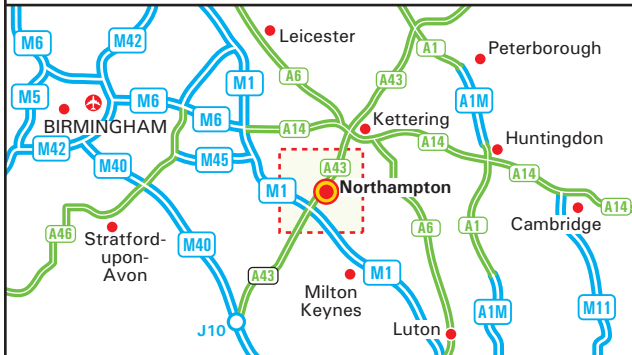

## From the M1

- Leave the M1 at junction 15 (signed Northampton (East) & A45) and join the A45 towards Northampton.
- Continue on the A45 for 3 miles and leave at the next junction (signed Town Centre & A428).
- At the first roundabout at the bottom of the slip road take the fourth exit onto Bedford Road (A428).
- At the next roundabout take the second exit and continue on the A428.
- Turn left at the next roundabout, our office is located on the left-hand side.

## By Train

- Northampton is served by trains from Birmingham New Street, Rugby, Milton Keynes Central and London Euston stations.
- Taxis are available outside the station.
- For further information about train times and fares, please telephone National Rail Enquiries Line on 08457 48 49 50, or check the Railtrack website on [www.railtrack.co.uk](http://www.railtrack.co.uk).