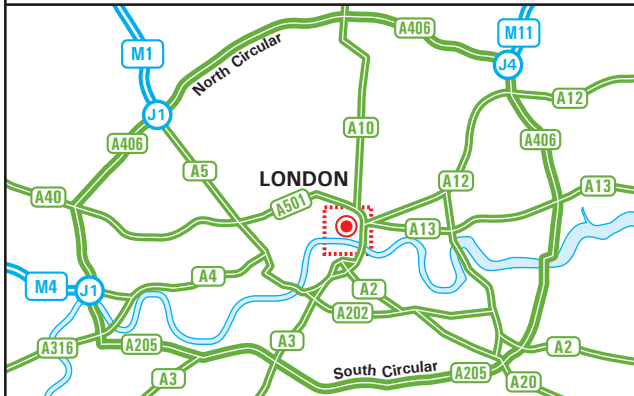

### By Underground

St. Paul's is the nearest underground station and is on the Central Line.

Barbican Station is a five minute walk away, and Bank and Mansion House are a ten minute walk.

### By Train

Our offices are located within two miles of all mainline London train stations.

We are within walking distance of Liverpool Street, Farringdon, Moorgate, Cannon Street, Blackfriars and City Thameslink stations.

### By Bus

The following bus routes stop nearby: 4, 8, 25, 56, 100, 172, 242, 388 & 521.

For further information about public transport in London phone London Travel Information on 020 7222 1234, or visit the Transport for London website at [www.tfl.gov.uk](http://www.tfl.gov.uk)

### Santander Cycle Docking Stations

The nearest cycle docking station is on Newgate Street. For other docking stations please visit <https://web.barclayscyclehire.tfl.gov.uk/maps>