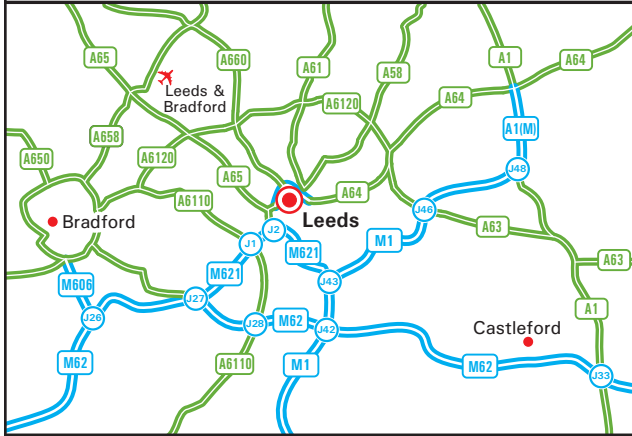

SHOOSMITHS

West One
 114 Wellington Street
 Leeds LS1 1BA
 Tel: 03700 86 7300 - Fax: 03700 86 7301
 DX 26414 Leeds
 Email: leeds@shoosmiths.co.uk

From the South

- Take the M1 and then the M621 towards Leeds.
- Come off the M621 at Junction 3.
- Continue straight ahead onto the A653 Meadow Road.
- Continue straight ahead onto Neville Street and next left onto Water Lane.
- Follow road onto Globe Road and turn right at the junction onto Whitehall Road.
- Take next left onto Northern Street, and left again onto Wellington Street.
- West One is on the right hand side.

From the North

- Travel on the A64 until the A64(M) New York Road.
- Bear left onto A58(M) Inner Ring Road for 0.7 miles, exiting at the slip road onto the A58.
- Turn left onto Wellington Street. West One is on the left hand side.

By Train

- Leeds Station is a ten minute walk from our office.
- For train times and information, please call the National Rail Enquiry Line on: 03457 48 49 50 or visit www.nationalrail.co.uk
- Pedestrian directions - Turn left out of Leeds Station main exit.
- Follow the road past the bus stops and turn left in front of the Queens Hotel. Continue into Wellington Street. West One is on the right.